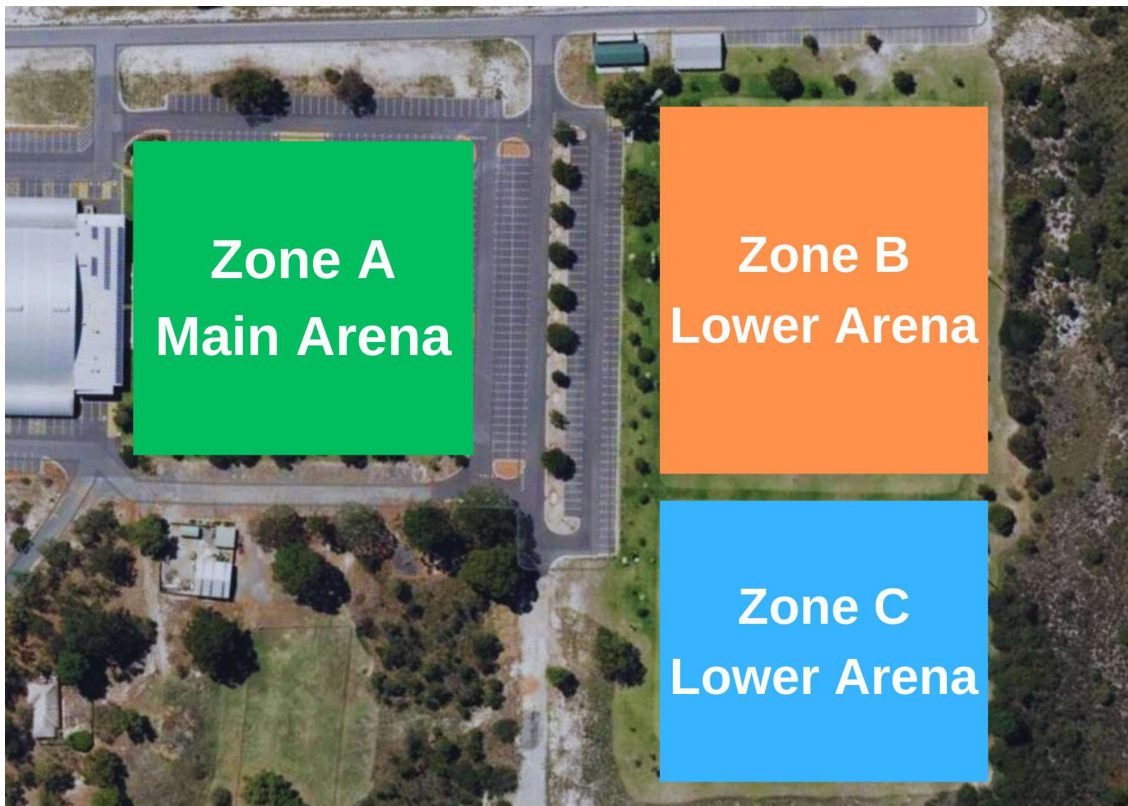

Closed to all activity.

These closures apply to the Lower and Main Arenas only. The Off-Leash Area, Admin Office, Reception, Meeting Rooms and Alpha Dog Shop remain open.

If you have any questions about upcoming events please contact your club or email us at k9@dogswest.com

Warm regards
The Dogs West team